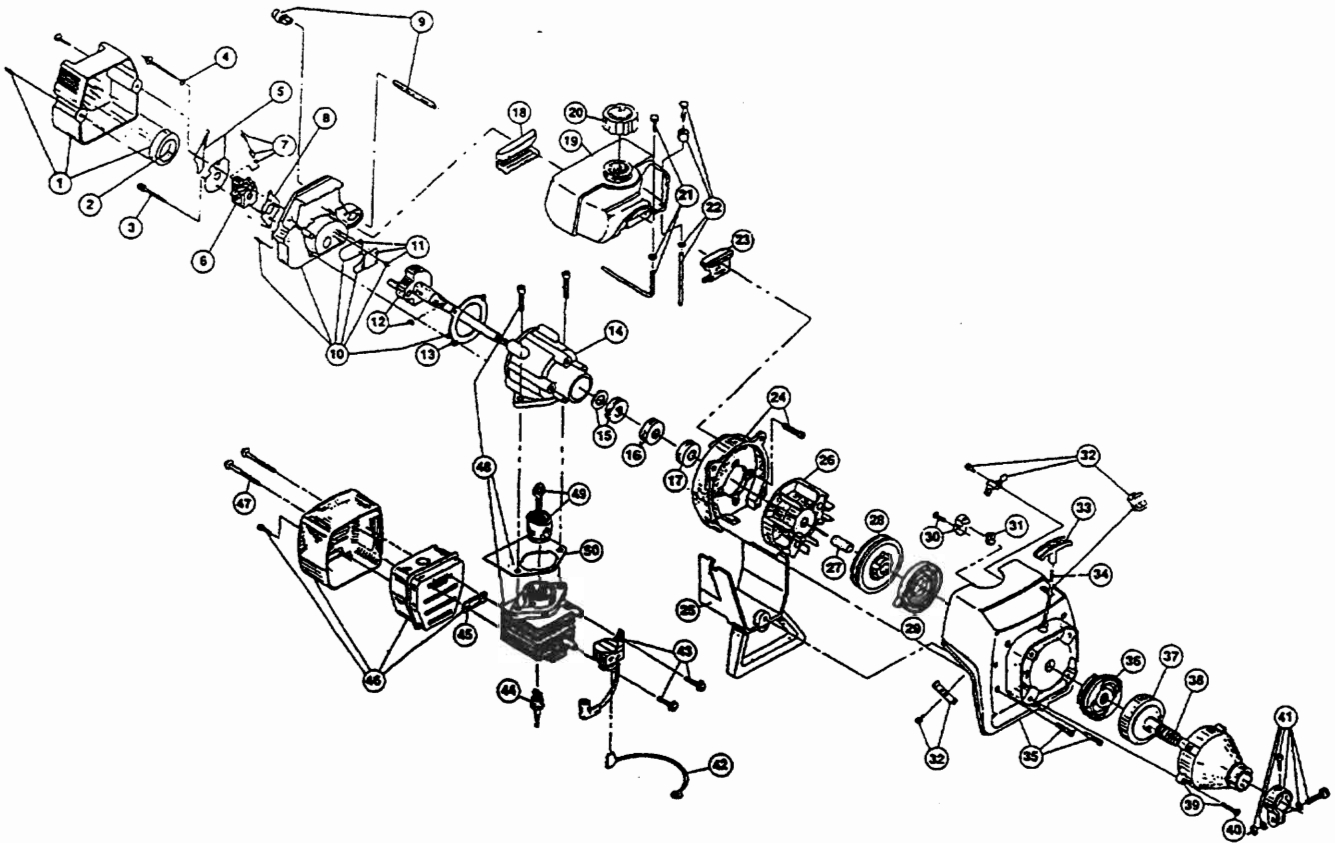

ENGINE PARTS - RYOBI 770r

Item	Part No.	Description	Item	Part No.	Description
1	180349	Carburetor/Air Cleaner Assembly (includes item 2)	32	180035	Switch Assembly
2	180350	Air Cleaner Filter	33	610300	Pull Handle
3	180351	Carburetor Mounting Screw Assembly	34	613103	Rope
4	180352	Wavey Washer	35	180101	Starter Housing Assembly
5	180353	Choke Lever and Plate	36	153591	Clutch Rotor Assembly
6	147602	Carburetor Assembly	37	153592	Clutch Drum Assembly
7	682048	Throttle Adjustment Assembly	38	612468	Spring
8	610675	Carburetor Gasket (10 pack)	39	683601	Clutch Cover Assembly
9	683974	Primer and Hose Assembly	40	145888	Clutch Cover Screw Assembly
10	180354	Carburetor Mount Assembly (includes 11 and 13)	41	153597	Upper Clamp Assembly
11	147573	Reed Assembly	42	180036	Wire Lead
12	180022	Power Shaft Assembly	43	683390	Module Assembly
13	612115	Carburetor Mount Gasket (10 pack)	44	610311	Spark Plug
14	180026	Crankcase Service Assembly (items 12, 14-17)	45	610672	Exhaust Gasket (10 pack)
15	682041	Inner Bearing Assembly	46	180119	Muffler Assembly
16	610309	Seal	47	147575	Muffler Mounting Bolt Assembly
17	610308	Outer Bearing Assembly	48	180063	Cylinder Assembly
18	612134	Rear Mounting Pad	49	147012	Piston and Rod Assembly
19	147580	Fuel Tank Assembly (includes items 20-22)	50	145564	Cylinder Gasket (10 pack)
20	180000	Fuel Cap Assembly	*	180034	Engine Hardware Kit
21	147290	Return Line Assembly	*	180011	Engine Gasket Kit
22	682039	Fuel Line Assembly	*	153308	O.E.M. Carburetor Repair Kit
23	145308	Front Mounting Pad	*	153309	Gasket-Diaphragm Repair Kit
24	153520	Shroud Assembly	*	180530	Piston Ring
25	683078	Shroud Extension and Stand	*	180027	Short Block Assembly (items 12, 14-17, 48-50)
26	153624	Flywheel Assembly	*	610676	Flywheel Key (10 pack)
27	145918	Spacer	*	147544	Starter Housing Screw Set
28	683856	Recoil Pulley Assembly	*		not shown
29	613102	Recoil Spring			
30	153644	Pulley Retainer Assembly			
31	611061	Rope Guide			

The above part numbers are for serial numbers 301134234 and greater.