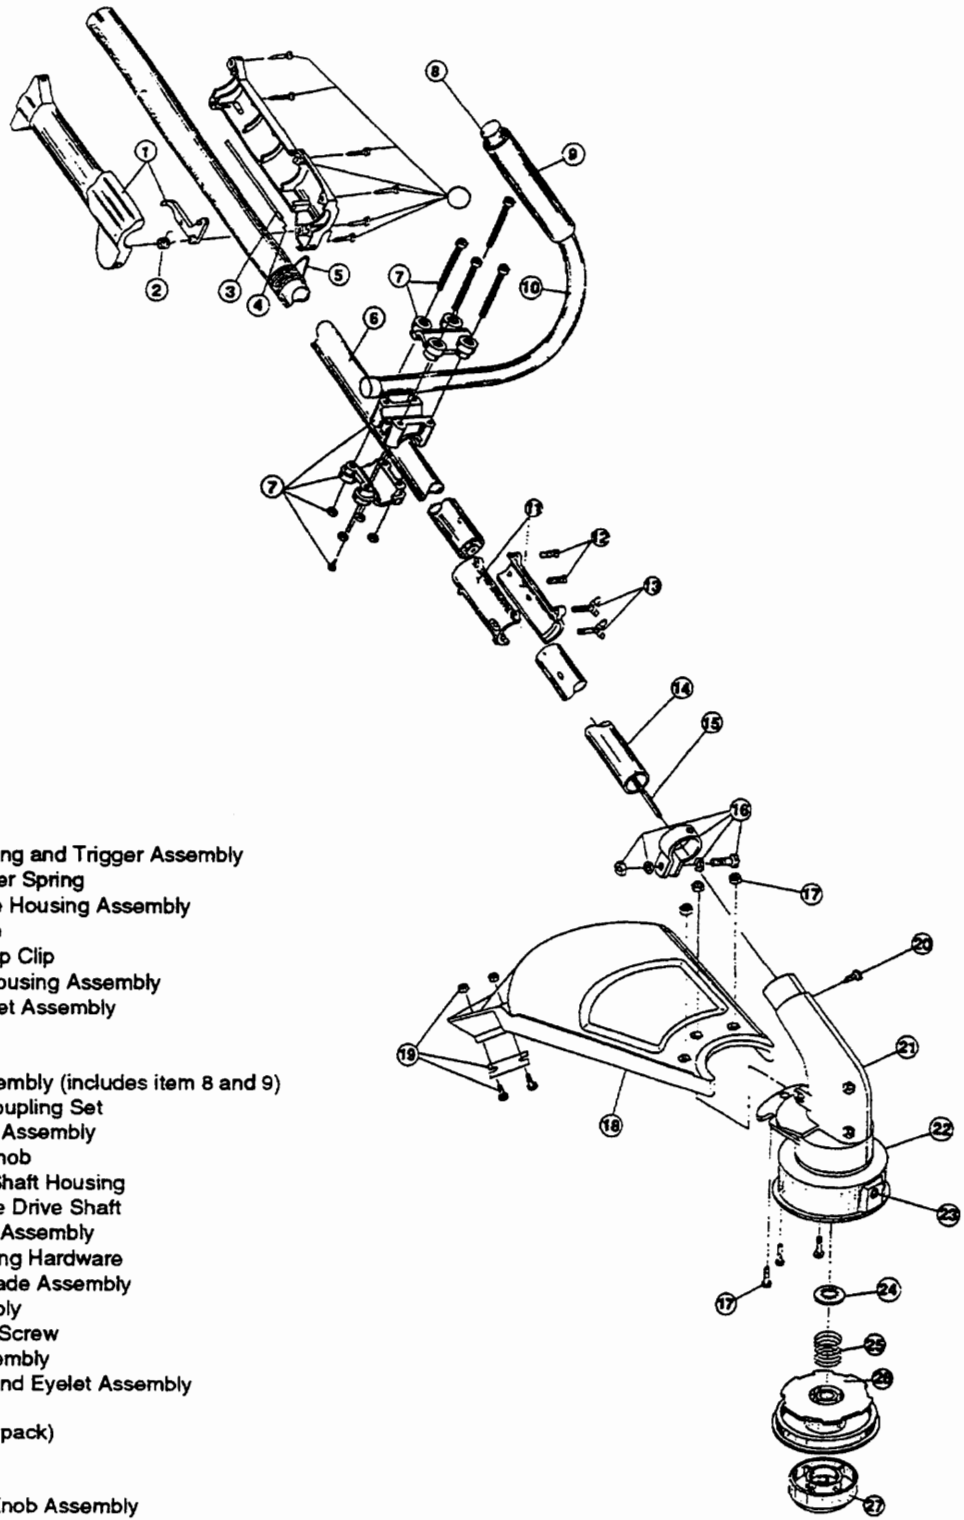

The above part numbers are for serial numbers 301134234 and greater.

BOOM & TRIMMER PARTS - RYOBI 770r

Item	Part No.	Description
1	180277	Throttle Housing and Trigger Assembly
2	610314	Throttle Trigger Spring
3	180021	Throttle Cable Housing Assembly
4	180127	Throttle Cable
5	610327	Shoulder Strap Clip
6	180339	Drive Shaft Housing Assembly
7	683295	Handle Bracket Assembly
8	612021	Tube Closure
9	612381	Grip
10	180687	J-Handle Assembly (includes item 8 and 9)
11	683605	Split Boom Coupling Set
12	683606	Coupling Bolt Assembly
13	683607	Adjustment Knob
14	180690	Lower Drive Shaft Housing
15	683608	Lower Flexible Drive Shaft
16	153597	Lower Clamp Assembly
17	180547	Guard Mounting Hardware
18	180548	Guard and Blade Assembly
19	180553	Blade Assembly
20	145569	Anti-Rotation Screw
21	180549	Gearbox Assembly
22	153619	Outer Spool and Eyelet Assembly
23	145566	Eyelet
24	610660	Retaining (10 pack)
25	610317	Spring
26	153600	Inner Reel
27	153066	Bump Head Knob Assembly
*	610375	Monofilament Cutting Line (50 ft.)
*	153577	Spool and Line (30 ft.) Assembly